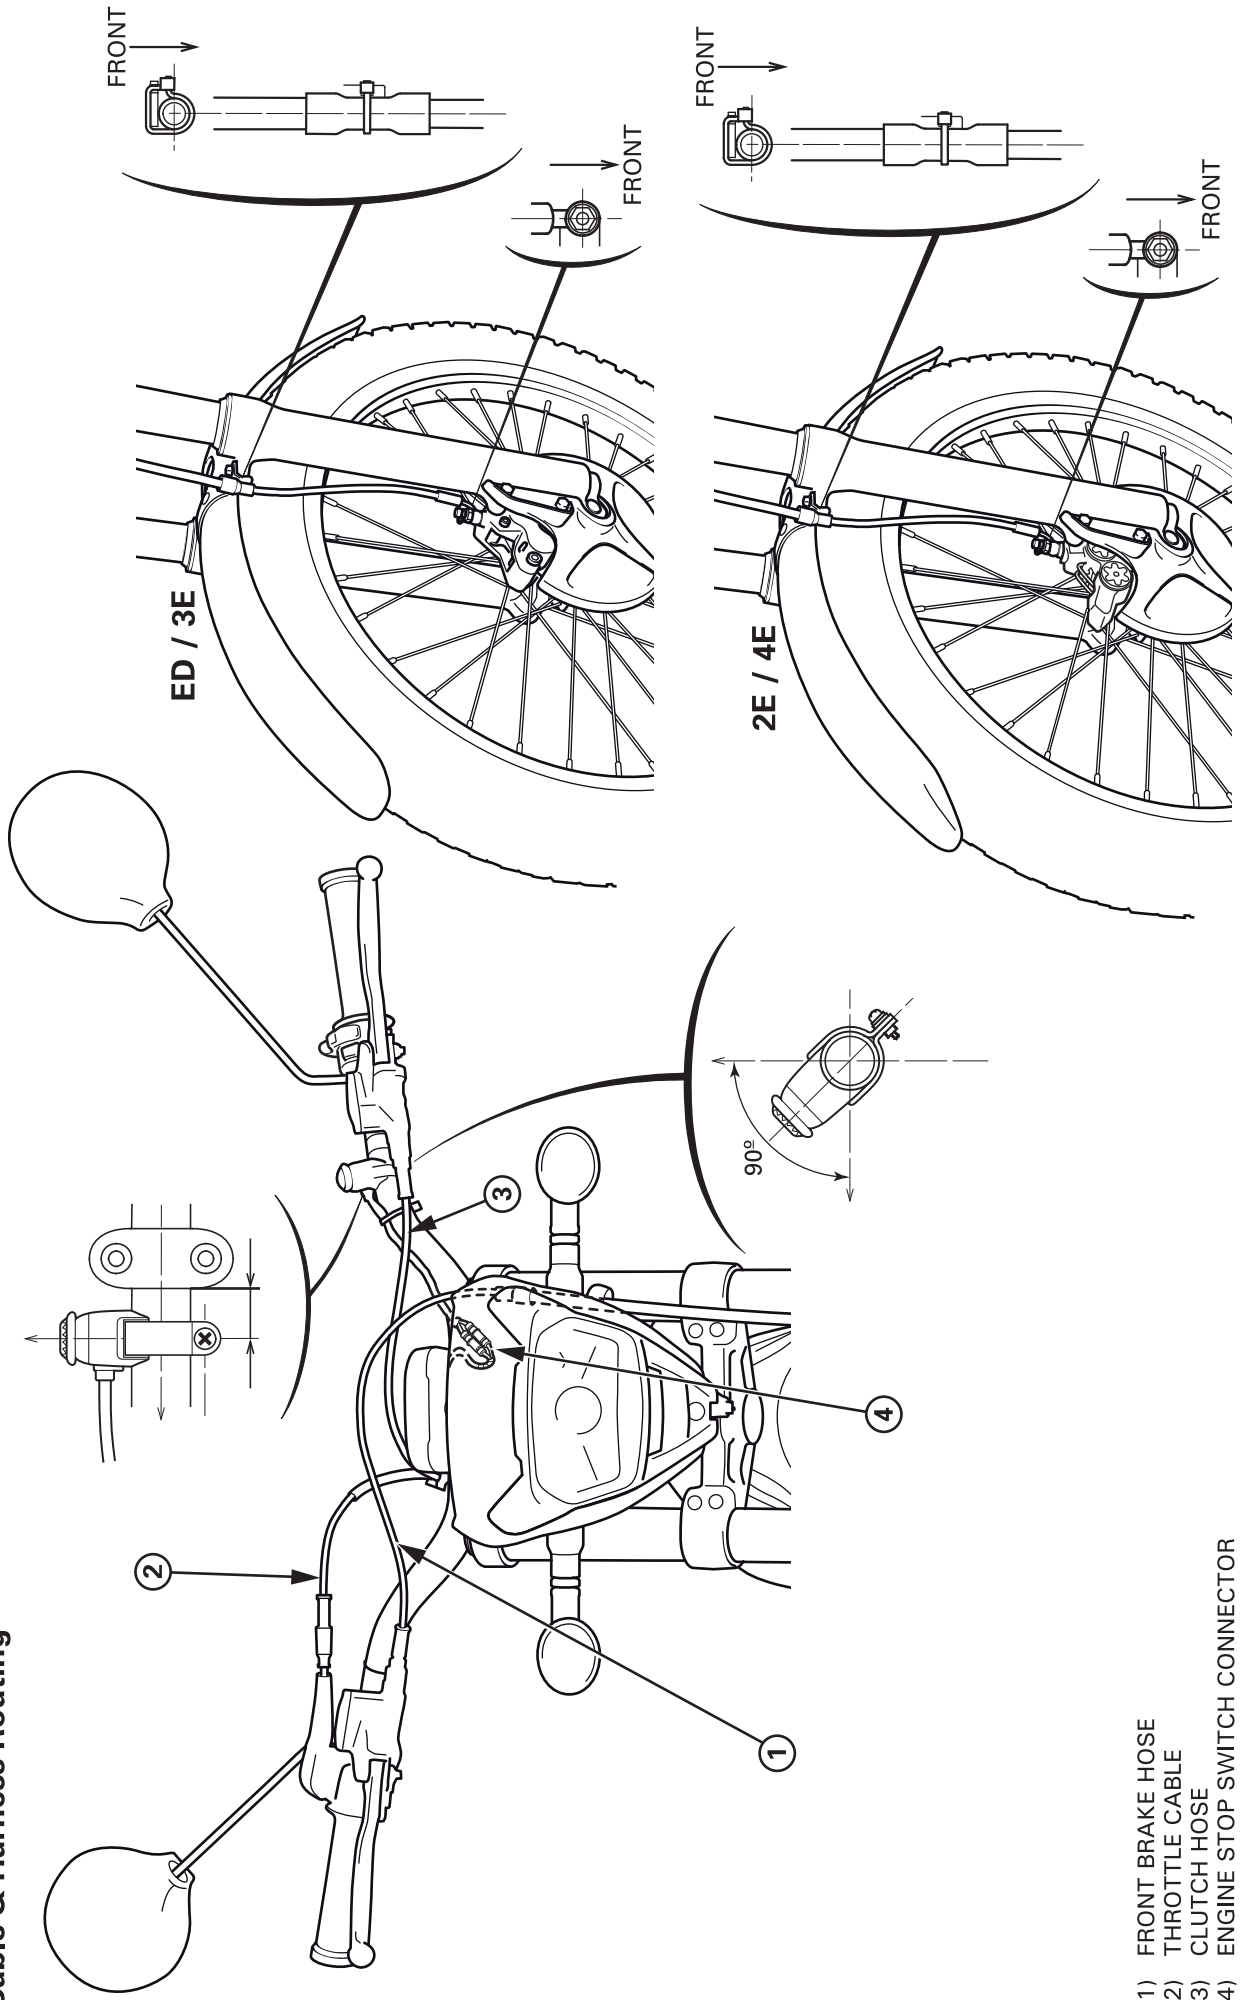

Service data

Cable & Harness Routing

- (1) FRONT BRAKE HOSE
- (2) THROTTLE CABLE
- (3) CLUTCH HOSE
- (4) ENGINE STOP SWITCH CONNECTOR