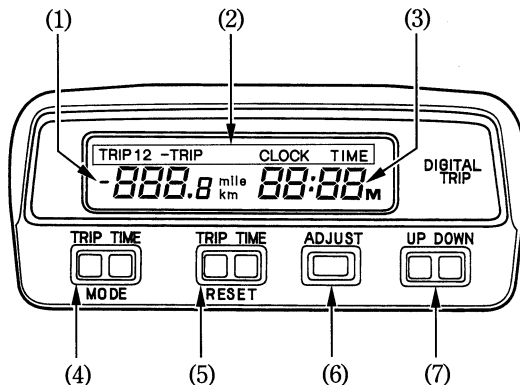

## DIGITAL TRIPMETER

The XRV750 is equipped with a digital tripmeter which can show elapsed time and distance. The meter also serves as a clock.

### ▲ WARNING

\* Keep both hands on the handlebar while riding, never operate :

- MODE button
- RESET button
- ADJUST button
- UP/DOWN button

- (1) Tripmeter
- (2) Mode display
- (3) Elapsed time meter/Clock
- (4) MODE button
- (5) RESET button
- (6) ADJUST button
- (7) UP/DOWN button