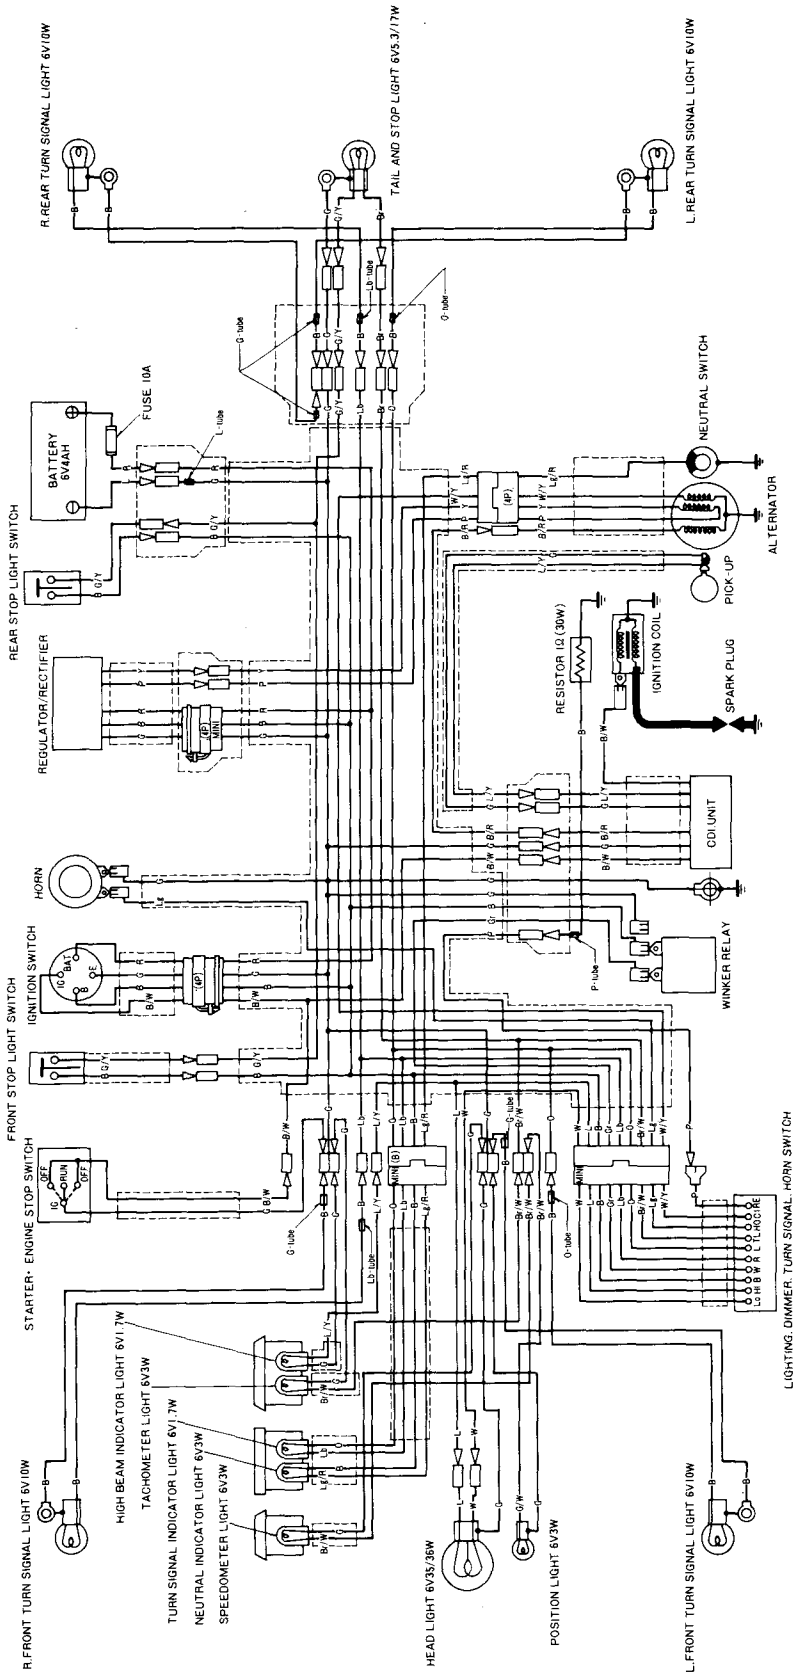

XL185S (DK, U, SA) XL200 SUPER FARMER (NZ)

- B Black
- Y Yellow
- O Orange
- G Green
- C Blue
- R Red
- W White
- Lf Light green
- Pf Pink
- Gf Gray
- Bf Brown

SWITCH CONTINUITY