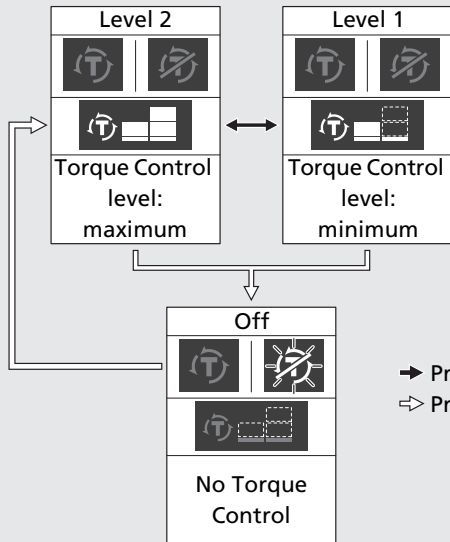

Honda selectable torque control (Torque Control) (Continued)

Operation Guide

- ➔ Press the Torque Control switch
- ⇨ Press and hold the Torque Control switch