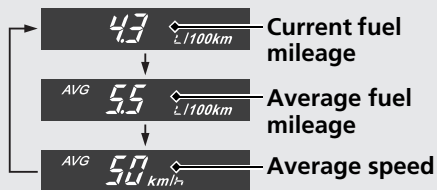

## Fuel mileage meter & Average speed

## Fuel mileage meter & Average speed

**SET** button switches between the current fuel mileage, the average fuel mileage and the average speed.

## Current fuel mileage

Displays the current or instant fuel mileage.  
Display range: 0.1 to 99.9 km/L (L/100km, mile/L or mile/gal)

- When your speed is less than 7 km/h (5 mph): "--.-" is displayed
- Less than 0.1 km/L (L/100km, mile/L or mile/gal) or more than 99.9 km/L (L/100km, mile/L or mile/gal) : "--.-" is displayed