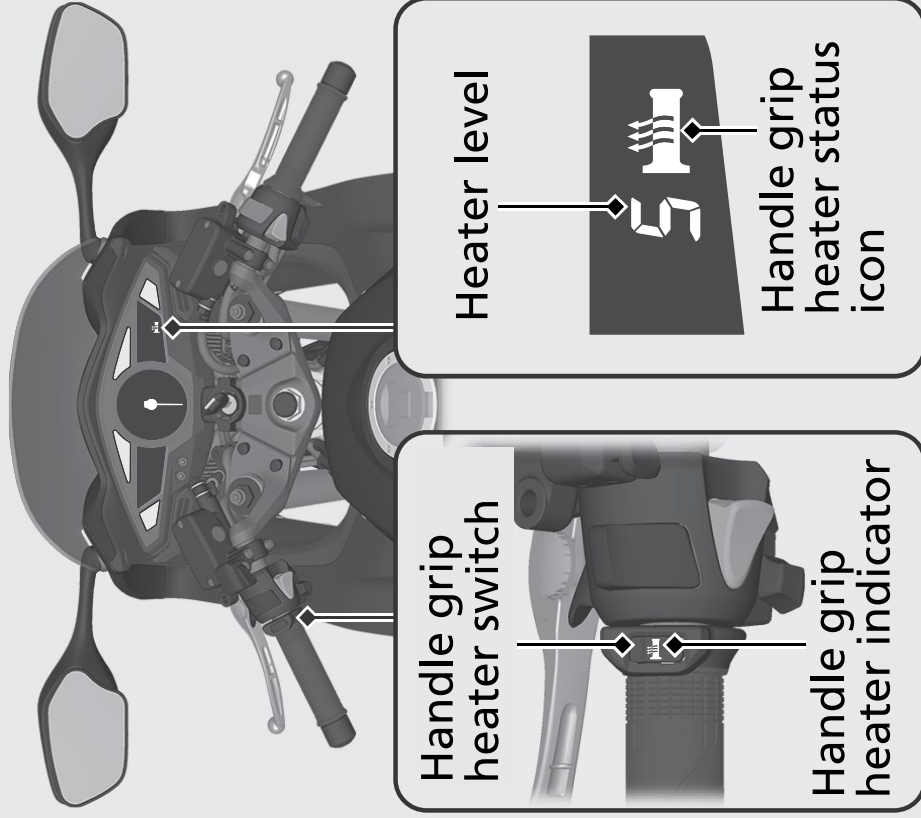

# Handle Grip Heater

VFR800F is equipped with a handle grip heater that warms up your hands during ride. Wear gloves to protect your hands from the heated grips.

## Handle grip heater indicator:

Displayed when the handle grip heater is on. The selected heater level is indicated by the number of times the indicator blinks when the heater is turned on and the heater level is changed. For example, if you select heater level 5, the indicator blinks 5 times and repeats it 7 times.

## Heater level:

The selected heater level is indicated for a few seconds when the handle grip heater switch is operated.

## Handle grip heater status icon:

Displayed when the handle grip heater is on.

**If the "E1", "E2" or "E3" blinks:**  **P.99**