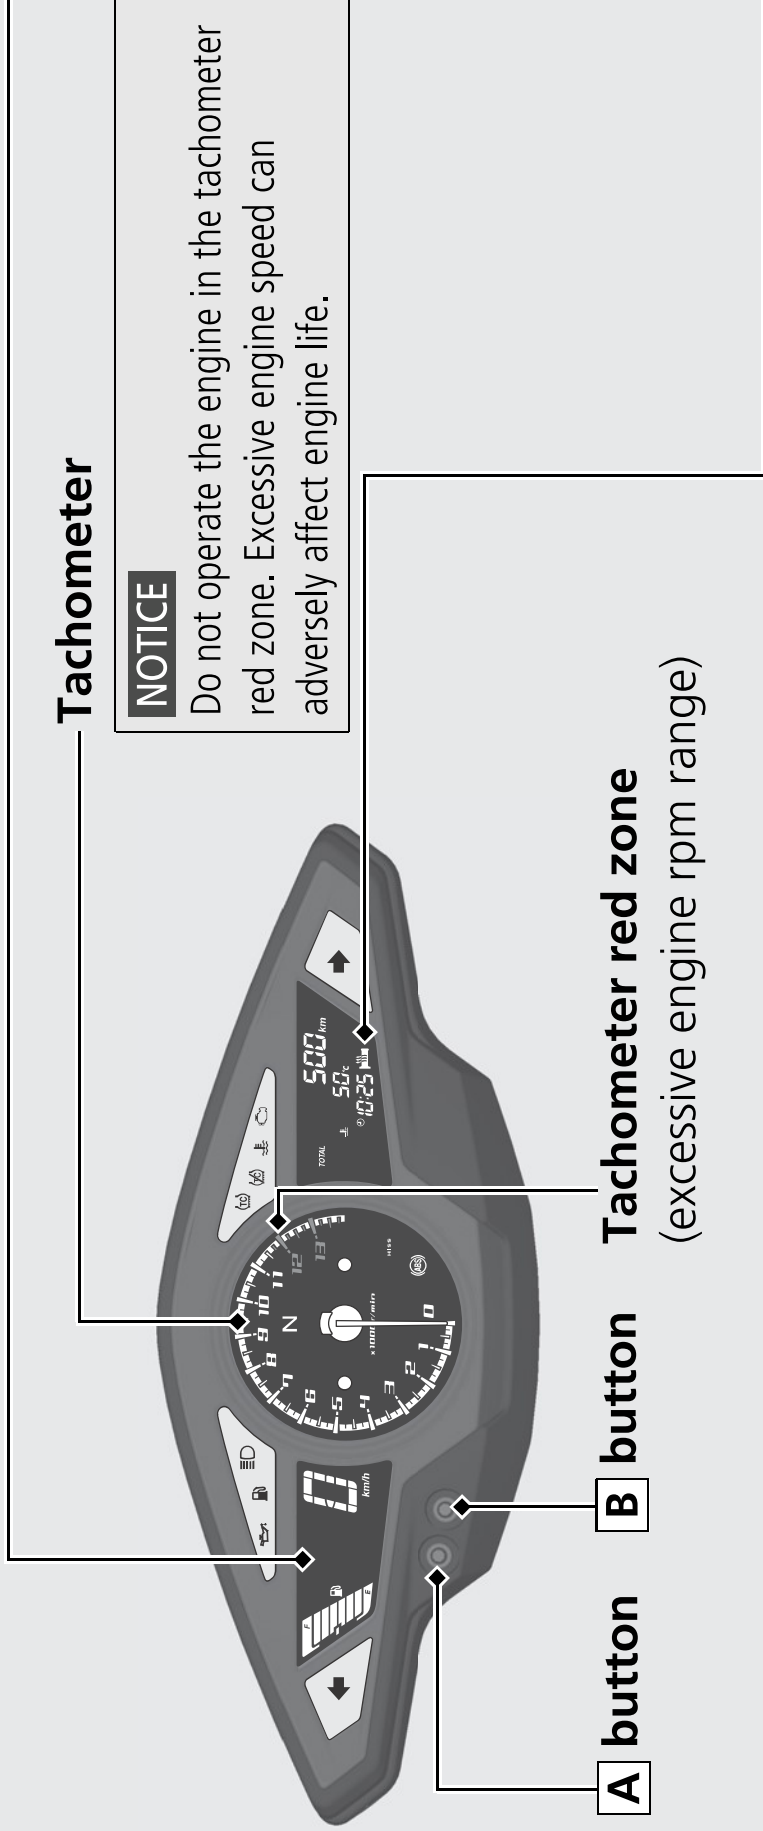

## Display Check

When the ignition switch is turned on, all the mode and digital segments will show. If any part of these displays does not come on when it should, have your dealer check for problems.