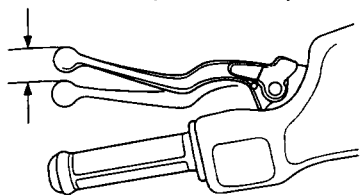

3. Brakes.

Check operation. If necessary, adjust free play. (pages 139 – 145).

FREE PLAY

Rear brake lever
3/8 – 13/16 in (10 – 20 mm)

Front brake lever
3/8 – 13/16 in (10 – 20 mm)

Rear brake pedal