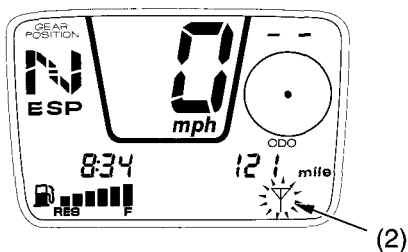

Compass Direction Indicator

If the receiver loses a position fix (because of a large obstacle nearby or overhead), the compass direction indicator will disappear as shown in the illustration and the antenna mark (2) will flash.

(2) antenna mark

If the receiver reacquires a position fix, the compass direction indicator will appear as shown in the illustration.