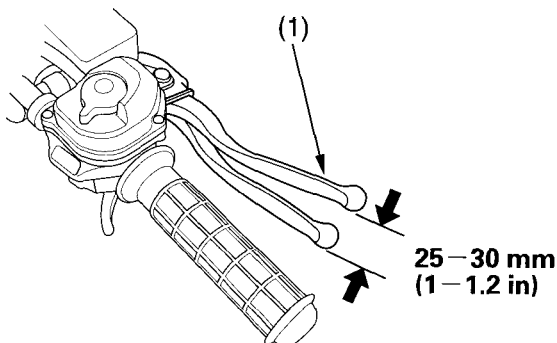

Brakes

Front Brake Lever Freeplay & Shoe Lining Clearance

RIGHT HANDLEBAR

(1) front brake lever

1. Measure the distance the brake lever moves before the brakes start to take hold. Freeplay, measured at the tip of the front brake lever (1) should be:
25 – 30 mm (1.0 – 1.2 in)