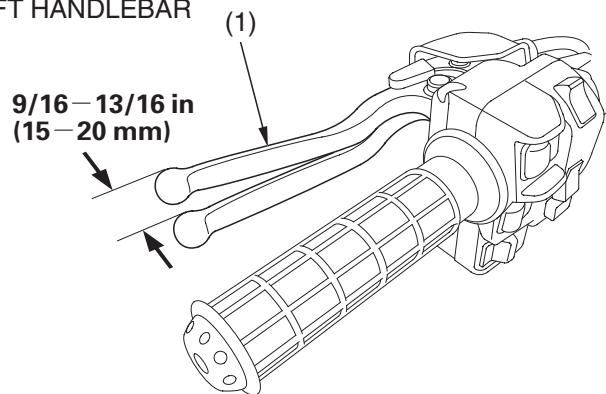

Brakes

Rear Brake Lever Freeplay

LEFT HANDLEBAR

(1) rear brake lever/parking brake lever

Inspection

Measure the distance the rear brake lever/parking brake lever (1) moves before the brake starts to take hold. Freeplay (measurement at the tip of the end of the brake lever) should be:

9/16 - 13/16 in (15 - 20 mm)

If necessary, adjust to the specified range.