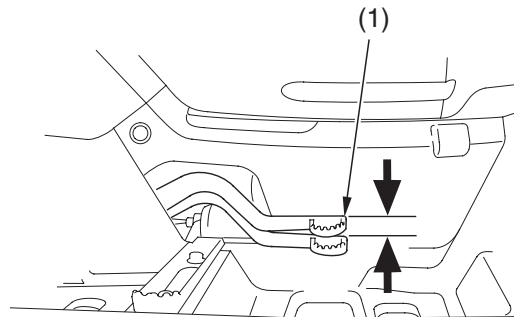

## Rear Brake Pedal Freeplay

RIGHT SIDE

**9/16 – 13/16 in  
(15 – 20 mm)**

(1) rear brake pedal

### Inspection

Measure the distance the rear brake pedal (1) moves before the brake starts to take hold. Freeplay, measurement at the tip of the end of the pedal, should be:

**9/16 – 13/16 in (15 – 20 mm)**