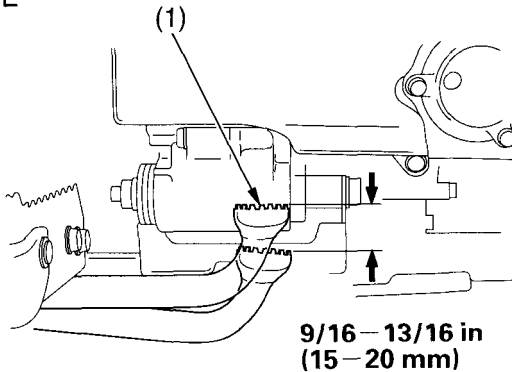

Brakes

Rear Brake Pedal Freeplay

RIGHT SIDE

(1) rear brake pedal

Inspection

Measure the distance the rear brake pedal (1) moves before the brake starts to take hold. Freeplay, measurement at the tip of the end of the pedal, should be:

9/16 – 13/16 in (15 – 20 mm)

If necessary, adjust to the specified range.