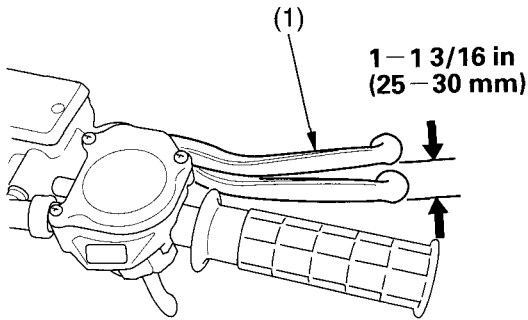

Front Brake Lever Freeplay & Shoe Lining Clearance

RIGHT HANDLEBAR

(1) front brake lever

1. Measure the distance the brake lever moves before the brakes start to take hold. Freeplay, measured at the tip of the front brake lever (1) should be:
1 - 1 3/16 in (25 - 30 mm)