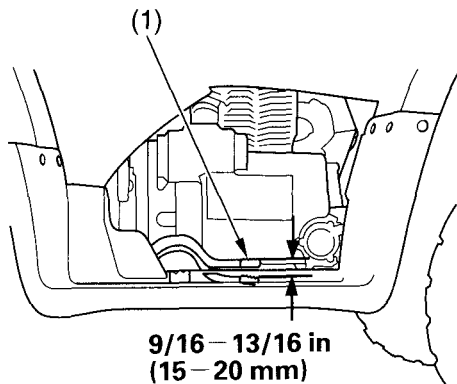

Brakes

Rear Brake Pedal Freeplay

RIGHT SIDE

(1) rear brake pedal

Inspection

Measure the distance the rear brake pedal (1) moves before the brake starts to take hold. Freeplay, measurement at the tip of the end of the pedal, should be:

9/16 - 13/16 in (15 - 20 mm)

If necessary, adjust to the specified range.