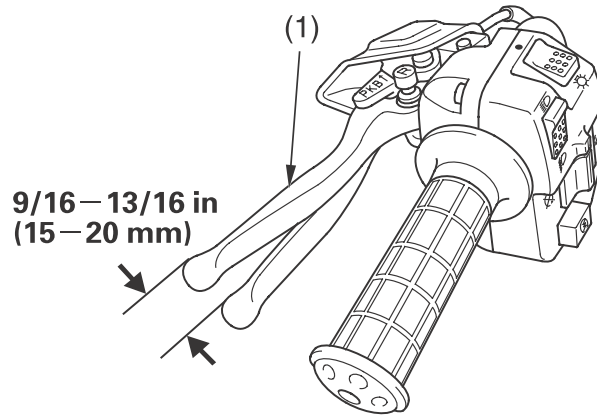

Brakes

Rear Brake Lever Freeplay

LEFT HANDLEBAR

(1) rear brake lever/parking brake lever

Inspection

Measure the distance the rear brake lever/parking brake lever (1) moves before the brake starts to take hold. Freeplay (measurement at the tip of the end of the brake lever) should be:

9/16 - 13/16 in (15 - 20 mm)

If necessary, adjust to the specified range.