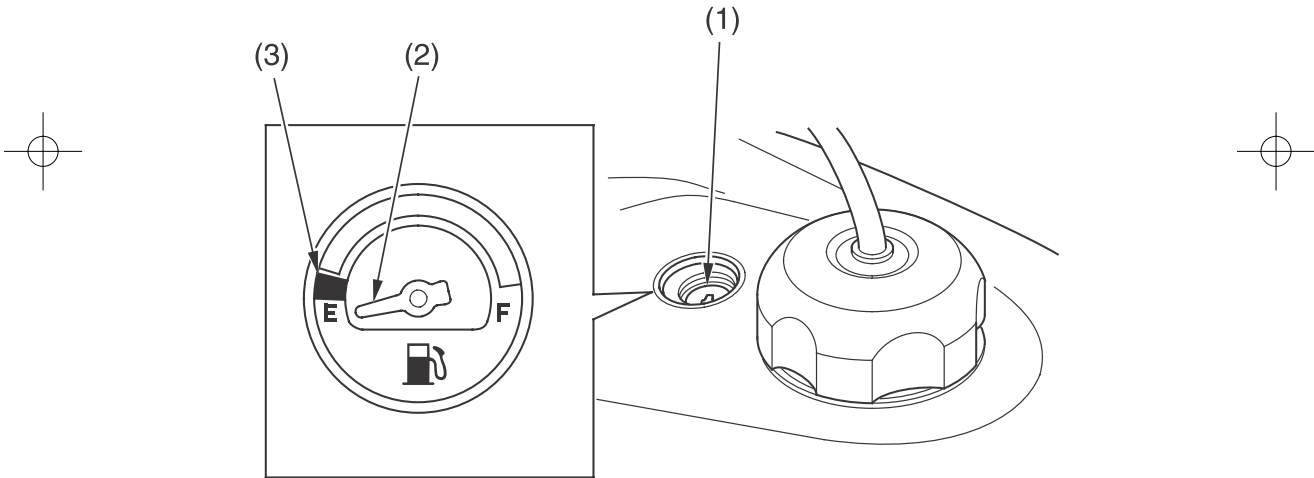

Indicators & Displays

Fuel Gauge

The fuel gauge (1) shows the approximate fuel supply available. At F (Full), the fuel tank capacity including reserve is:

3.51 US gal (13.3 l)

When the gauge needle (2) enters the red band (3), fuel will be low and you should refill the tank as soon as possible. The amount of fuel left in the tank when the needle enters the red band is approximately:

0.77 US gal (2.9 l)

(1) fuel gauge
(2) gauge needle

(3) red band