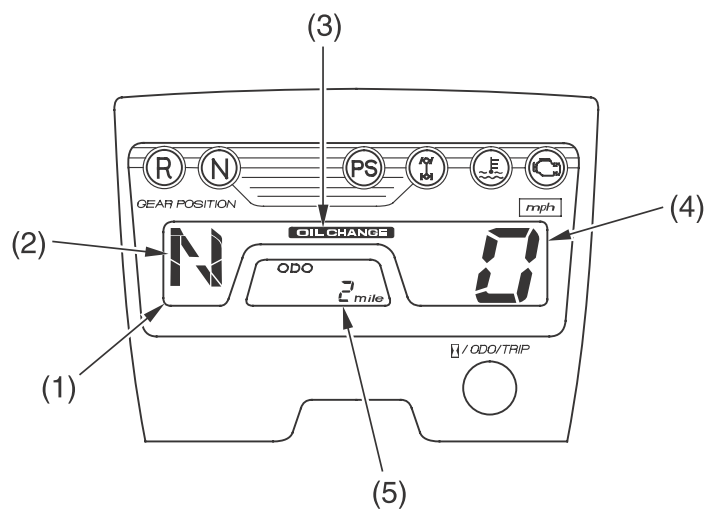

Indicators & Displays

Multi-function Display (TRX420FPM only)

The multi-function display (1) includes the following functions:

- Gear position indicator
- Oil change indicator
- Speedometer
- Odometer
- Tripmeter
- Hourmeter

- (1) multi-function display
- (2) gear position indicator
- (3) oil change indicator
- (4) speedometer
- (5) odometer/tripmeter/
hourmeter