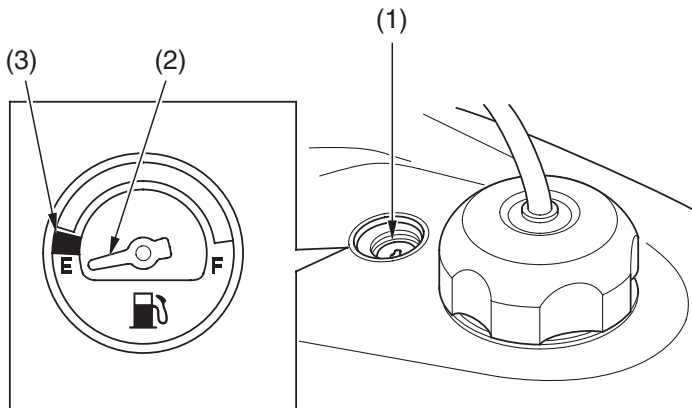

Indicators & Displays

Fuel Gauge

The fuel gauge (1) shows the approximate fuel supply available. At F (Full), the fuel tank capacity including reserve is:

3.51 US gal (13.3 ℓ)

When the gauge needle (2) enters the red band (3), fuel will be low and you should refill the tank as soon as possible. The amount of fuel left in the tank when the needle enters the red band is approximately:

0.77 US gal (2.9 ℓ)

(1) fuel gauge
(2) gauge needle

(3) red band