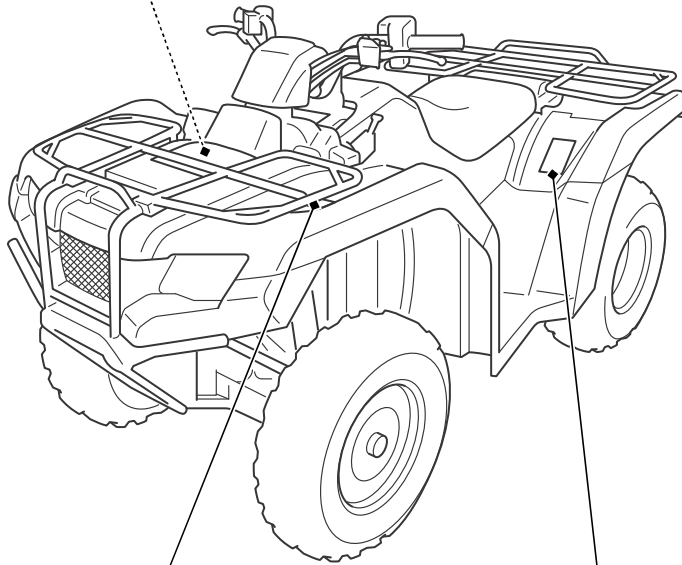

Labels (U type)

WARNING

Overloading this ATV or carrying cargo improperly can change handling, stability and braking performance and can lead to an accident.

Never exceed the maximum front cargo limit of : **66lbs (30kg)**.

Refer to instructions in the Owner's Manual.

WARNING

Improper tire pressure or overloading can cause loss of control. Loss of control can result in severe injury or death.

- Cold tire pressure :
Front : **4.4psi (30.0kPa)**
Rear : **4.4psi (30.0kPa)**
- Maximum weight capacity : **485lbs.(220kg)**