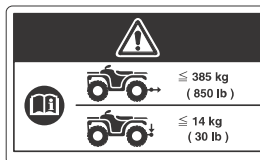

Labels (ED type)

REAR CARRIER LABEL

WARNING

Overloading this ATV or carrying cargo improperly can change handling, stability and braking performance and can lead to an accident.

Never exceed the maximum rear cargo limit (combined weight on the rear rack and in the storage area) of: **60 kg (133 lb)**

Refer to instructions in the Owner's Manual.

TRAILER HITCH LABEL

WARNING

Towing an improperly loaded trailer can cause loss of control.

- Read towing instructions in Owner's Manual.
- Tow weight limit: **385 kg (850 lb)**
- Tongue weight: **14 kg (30 lb)**