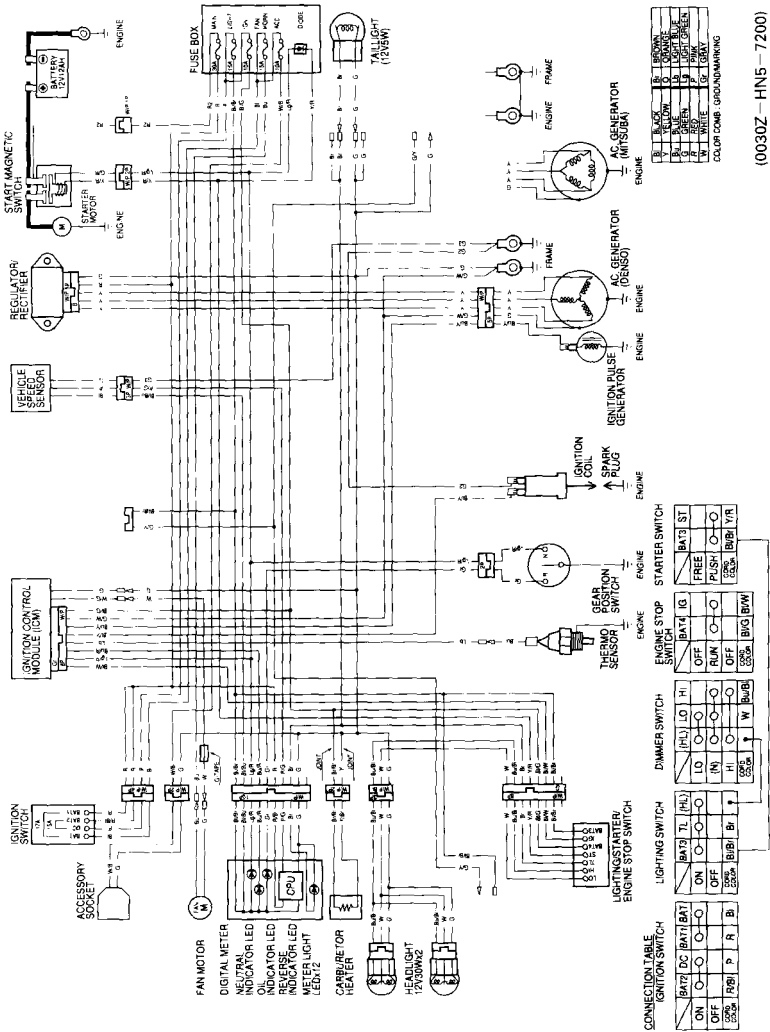

WIRING DIAGRAM

Canadian model

V	BLACK	B	BROWN
W	YELLOW	U	GREEN
R	RED	L	LIGHT GREEN
B	BLUE	P	PINK
G	GRAY	Y	YELLOW GREEN
W	WHITE	Q	GRAY

COLOR COMB. GROUND MARKING

(0030Z - HNS - 7200)

IGNITION SWITCH		LIGHTING SWITCH		DIMMER SWITCH		ENGINE STOP SWITCH		STARTER SWITCH	
ON	[BAT] DC [BAT] BAT	[BAT] TL [HL]	[RL] LO [H]	LO	LO	OFF	[BAT] IG	FREE	[BAT] ST
OFF	[P] P [R] R [B] B	ON	ON	HI	HI	RUN	RUN	RUSH	○
[P] P [R] R [B] B	[P] P [R] R [B] B	OFF	OFF	OFF	OFF	OFF	OFF	[R] R [L] L	[R] R [L] L
[P] P [R] R [B] B	[P] P [R] R [B] B	[P] P [R] R [B] B	[P] P [R] R [B] B	[P] P [R] R [B] B	[P] P [R] R [B] B	[P] P [R] R [B] B	[P] P [R] R [B] B	[P] P [R] R [B] B	[P] P [R] R [B] B