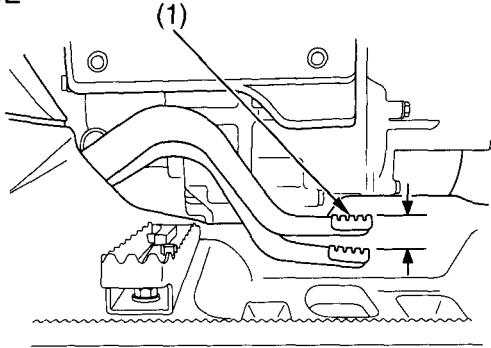

Rear Brake Pedal Freeplay

RIGHT SIDE

**9/16 – 13/16 in
(15 – 20 mm)**

(1) rear brake pedal

Inspection

Measure the distance the rear brake pedal (1) moves before the brake starts to take hold. Freeplay, measurement at the tip of the end of the pedal, should be:

9/16 – 13/16 in (15 – 20 mm)

If necessary, adjust to the specified range.