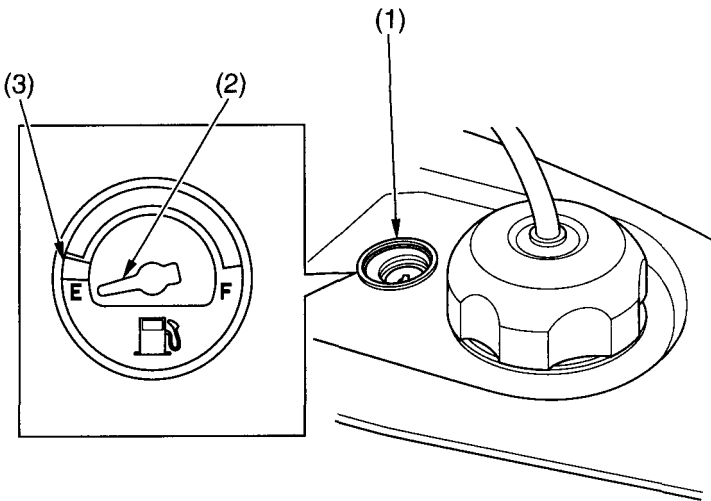

## Fuel Gauge

The fuel gauge (1) shows the approximate fuel supply available. At F (Full), the fuel tank capacity including reserve is:

**3.67 US gal (13.9 ℓ)**

When the gauge needle (2) enters the red band (3), fuel will be low and you should refill the tank as soon as possible. The amount of fuel left in the tank when the needle enters the red band is approximately:

**0.82 US gal (3.1 ℓ)**

(1) fuel gauge

(2) gauge needle

(3) red band