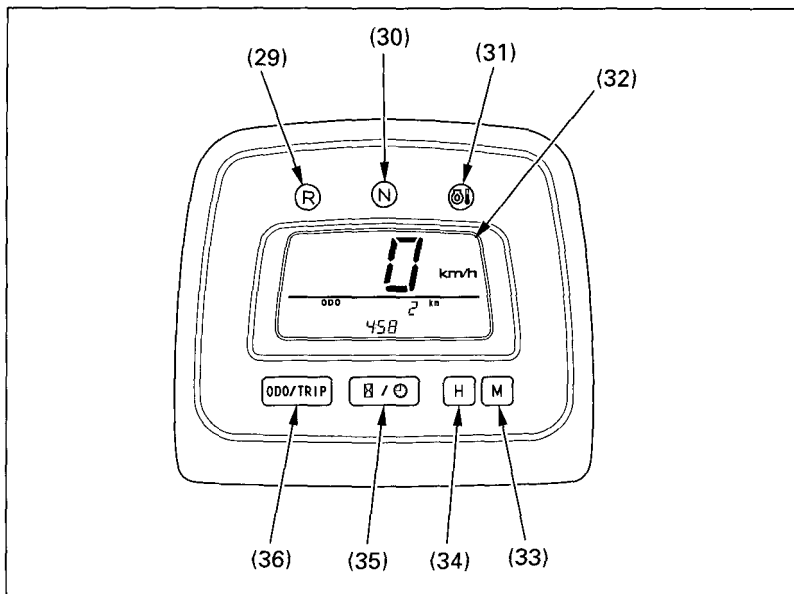

## Multi-function Display (Canadian model only)

(29) Reverse indicator

(30) Neutral indicator

(31) Oil high temperature indicator

(32) Multi-function display

- Speedometer

- Odometer/Tripmeter

- Digital clock/Hourmeter

(33) Minute select button

(34) Hour select button

(35) Hourmeter/Digital clock select button

(36) Odometer/Tripmeter select button

Fig. 2-4 Indicators and multi-function display, from rider's point of view