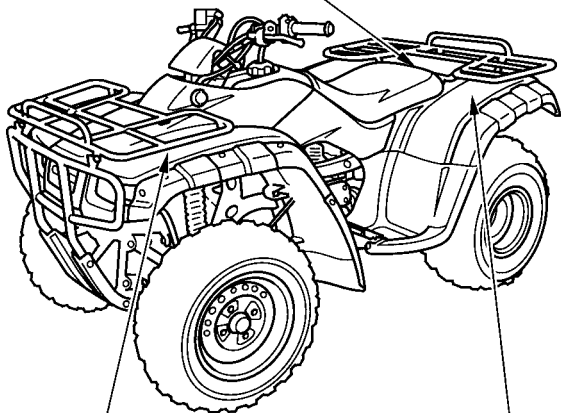

WARNING

NEVER ride as a passenger.
Passengers can cause a
loss of control, resulting in
SEVERE INJURY or **DEATH**.

WARNING

Overloading this ATV or carrying cargo improperly can change handling, stability and braking performance and can lead to an accident.

Never exceed the maximum front cargo limit of: **66lbs (30kg)**.

Refer to instructions in the Owner's Manual.

WARNING

Improper tire pressure or overloading can cause loss of control. Loss of control can result in severe injury or death.

- **Cold tire pressure ;**
Front : 25±3kpa 0.25±0.03kgf/cm² 3.6±0.4psi
Rear : 25±3kpa 0.25±0.03kgf/cm² 3.6±0.4psi
- **Maximum weight capacity ; 220kg 485lbs.**