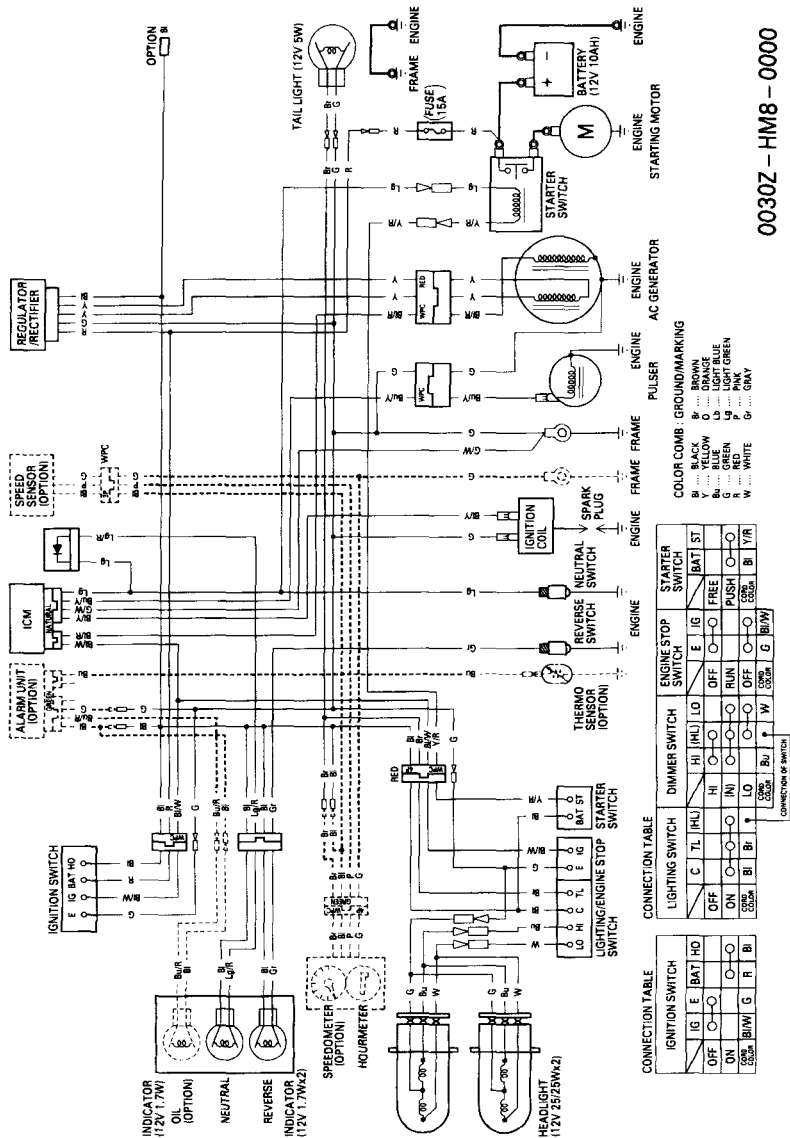

WIRING DIAGRAM

CONNECTOR OF SWITCH