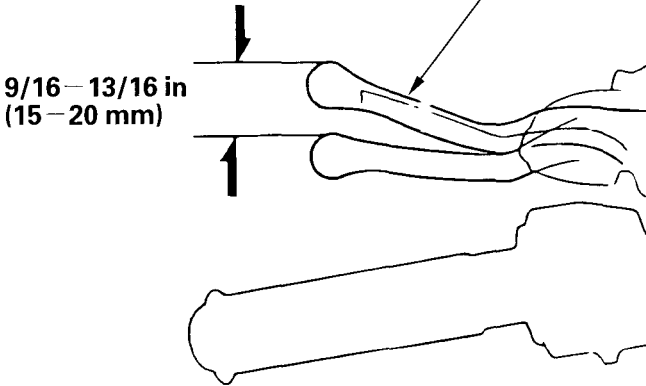

## Rear Brake Lever Freeplay

LEFT HANDLEBAR

(1) rear brake lever

### Inspection

Measure the distance the rear brake lever (1) moves before the brake starts to take hold. Freeplay, measurement at the tip of the end of the brake lever, should be:

9/16 - 13/16 in (15 - 20 mm)

If necessary, adjust to the specified range.