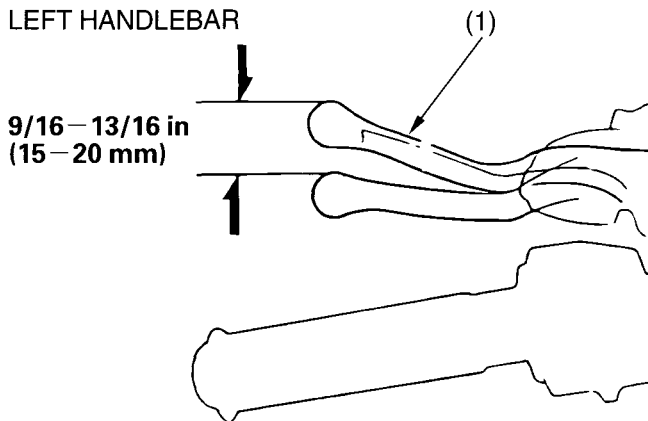

Brakes

Rear Brake Lever Freeplay

LEFT HANDLEBAR

(1) rear brake lever

Inspection

Measure the distance the rear brake lever (1) moves before the brake starts to take hold. Freeplay, measurement at the tip of the end of the brake lever, should be:

9/16 - 13/16 in (15 - 20 mm)

If necessary, adjust to the specified range.