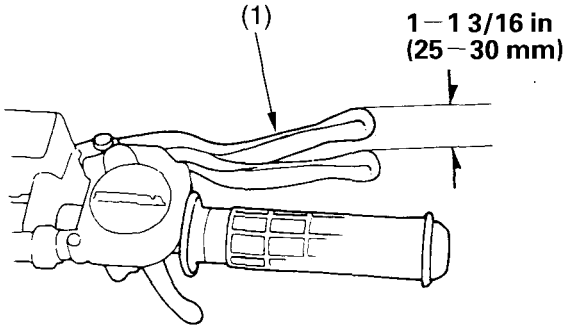

Brakes

Front Brake Lever Freeplay & Shoe Lining Clearance

RIGHT HANDLEBAR

(1) front brake lever

1. Measure the distance the brake lever moves before the brakes start to take hold. Freeplay, measured at the tip of the front brake lever (1) should be:
1 - 1 3/16 in (25 - 30 mm)