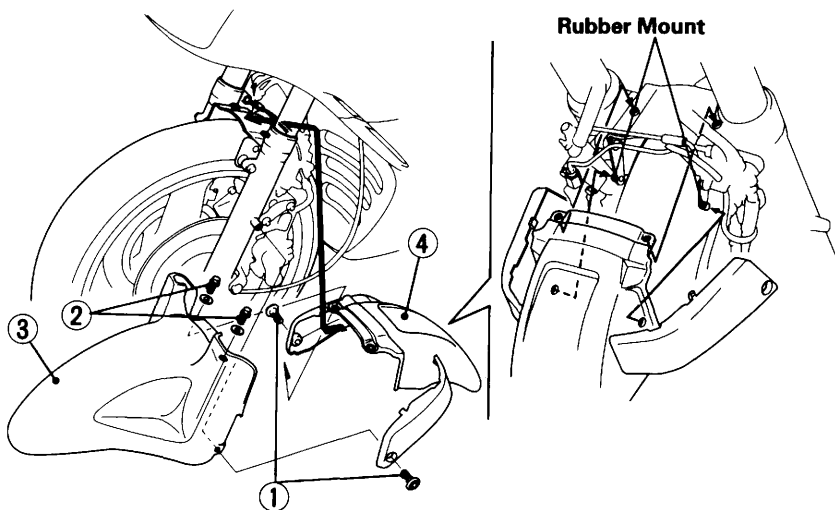

FRAME/WHEELS/BRAKES

(For Model equipped with CBS/ABS/TCS)

Torque:
12 N·m
(1.2 kgf·m, 9 lbf·ft)