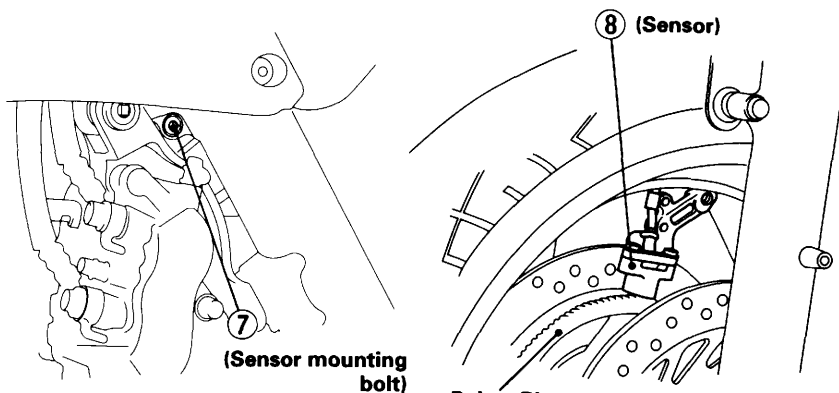

FRAME/WHEELS/BRAKES

(For Model equipped with CBS/ABS/TCS)

Torque:
12 N·m
(1.2 kgf·m, 9 lbf·ft)