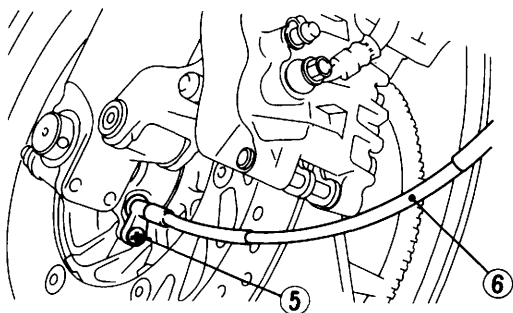

FRAME/WHEELS/BRAKES

(For Model equipped with CBS/ABS/TCS)

Torque:
12 N·m
(1.2 kgf·m, 9 lbf·ft)