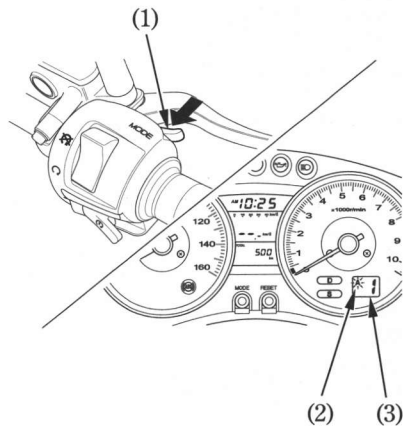

Switching Between Automatic Shift Mode and 7-speed Automatic Mode

Switching Automatic Shift Mode to 7-speed Automatic Mode:

Press the mode shift switch (1) once. The “A” icon mark (2) appears on the shift information display (3). When switching automatic shift mode to 7-speed automatic mode, the gear is switched to the suitable position.

- (1) Mode shift switch
- (2) “A” icon mark
- (3) Shift information display