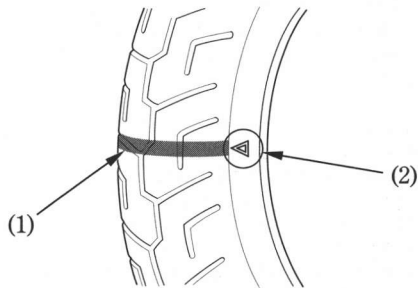

Tread Wear

Replace tyres before tread depth at the center of the tyre reaches the following limit:

Minimum tread depth	
Front:	1.5 mm (0.06 in)
Rear:	2.0 mm (0.08 in)

<For Germany>

German law prohibits use of tyres whose tread depth is less than 1.6 mm.

- (1) Wear indicator
- (2) Wear indicator location mark