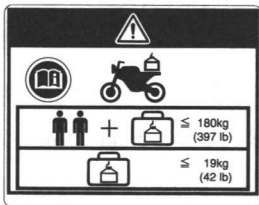

### DANGER

NEVER OPEN WHEN HOT.

Hot coolant will scald you.

Relief pressure valve begins to open at 1.1 kgf/cm<sup>2</sup>.

### ACCESSORIES AND LOADING

- The safety stability and handling of this motorcycle may be affected by the addition of accessories and luggage.
- Read carefully the instructions contained in user's manual and installation guide before installing any accessory.
- The total weight of accessories and luggage added to rider's and passenger's weight should not exceed 180 kg (397 lb), which is the maximum weight capacity.
- The luggage weight must not exceed 19 kg (42 lb) under any circumstances.
- The fitting of large fork-mounted or large handlebar-mounted fairing is not recommended.