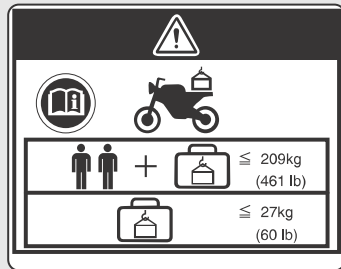

## Image Labels

Motorcycle Safety

### RADIATOR CAP LABEL DANGER

NEVER OPEN WHEN HOT.  
Hot coolant will scald you.  
Relief pressure valve begins to open at **108 kPa**.