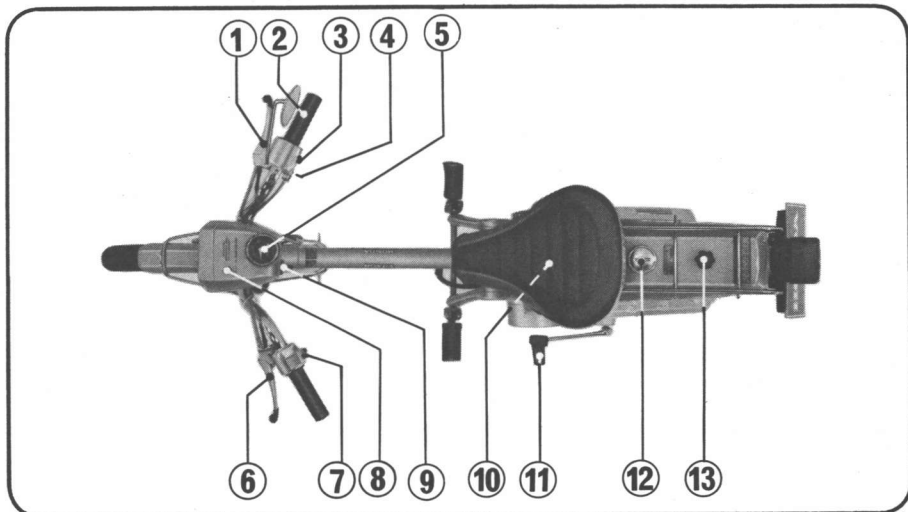

## CONTROL LOCATION (U.K. Model)

- (1) Front brake lever
- (2) Throttle grip
- (3) Headlight switch
- (4) Choke lever
- (5) Speedometer
- (6) Rear brake lever

- (7) Headlight dimmer switch  
(above)  
Horn button (below)
- (8) High beam indicator light
- (9) Ignition switch
- (10) Fuel valve

- (11) Starter pedal
- (12) Fuel filler cap  
(Gasoline only)
- (13) Oil tank filler cap