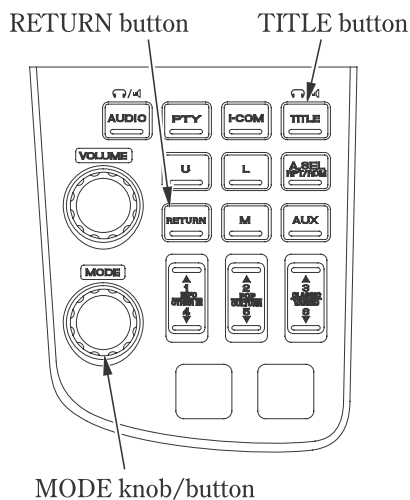

FEATURES

(Not required for operation)

You can also change or select files and folders by using TUNE/CH lever while a USB flash drive is playing files.

Push the TUNE/CH lever up to change to the next file.

Push the TUNE/CH lever down to change to the previous file.

To change the folders, push and hold the TUNE/CH lever up or down.