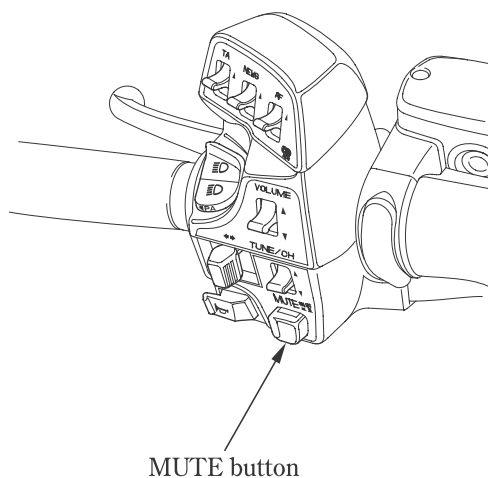

FEATURES

(Not required for operation)

Muting

To instantly lower the radio's volume so you may hear surrounding sounds more clearly — push the MUTE button.

The display will indicate “MUTE”.

To restore the original volume — push the MUTE button again to restore the original volume.