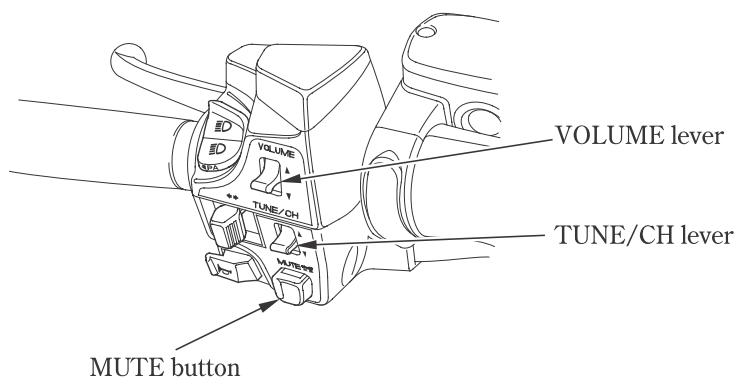

# FEATURES (Not required for operation)

## Audio System for KO, U, SI type Controls Locations

### LEFT HANDLEBAR CONTROLS