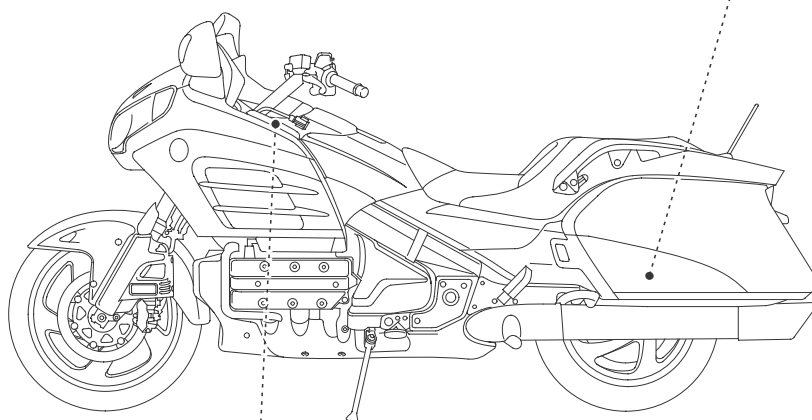

MOTORCYCLE SAFETY

For SI type

Cargo Limit

8.0 kg / 17.6 lbs

For KO type

CARGO LIMIT

9.0 kg / 20.0 lbs

CARGO LIMIT

2.0 kg / 4.5 lbs