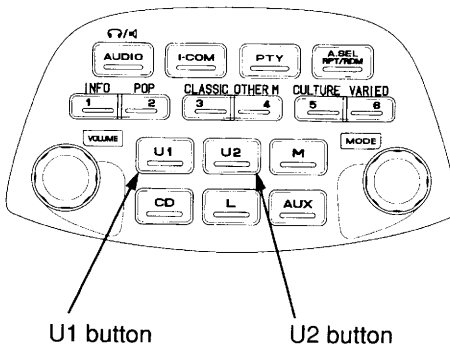

Radio Data System (RDS) Features

With your audio system, you can utilize many convenient features provided by the Radio Data System (RDS).

U1, U2 Button

With the UKW (FM) band selected, you can keep listening to the same station even if its frequency changes as you enter different regions while you are travelling.

AF Lever

To AF on — push the AF lever up,
“AF” will light on the display.

To AF off — push the AF lever up again.