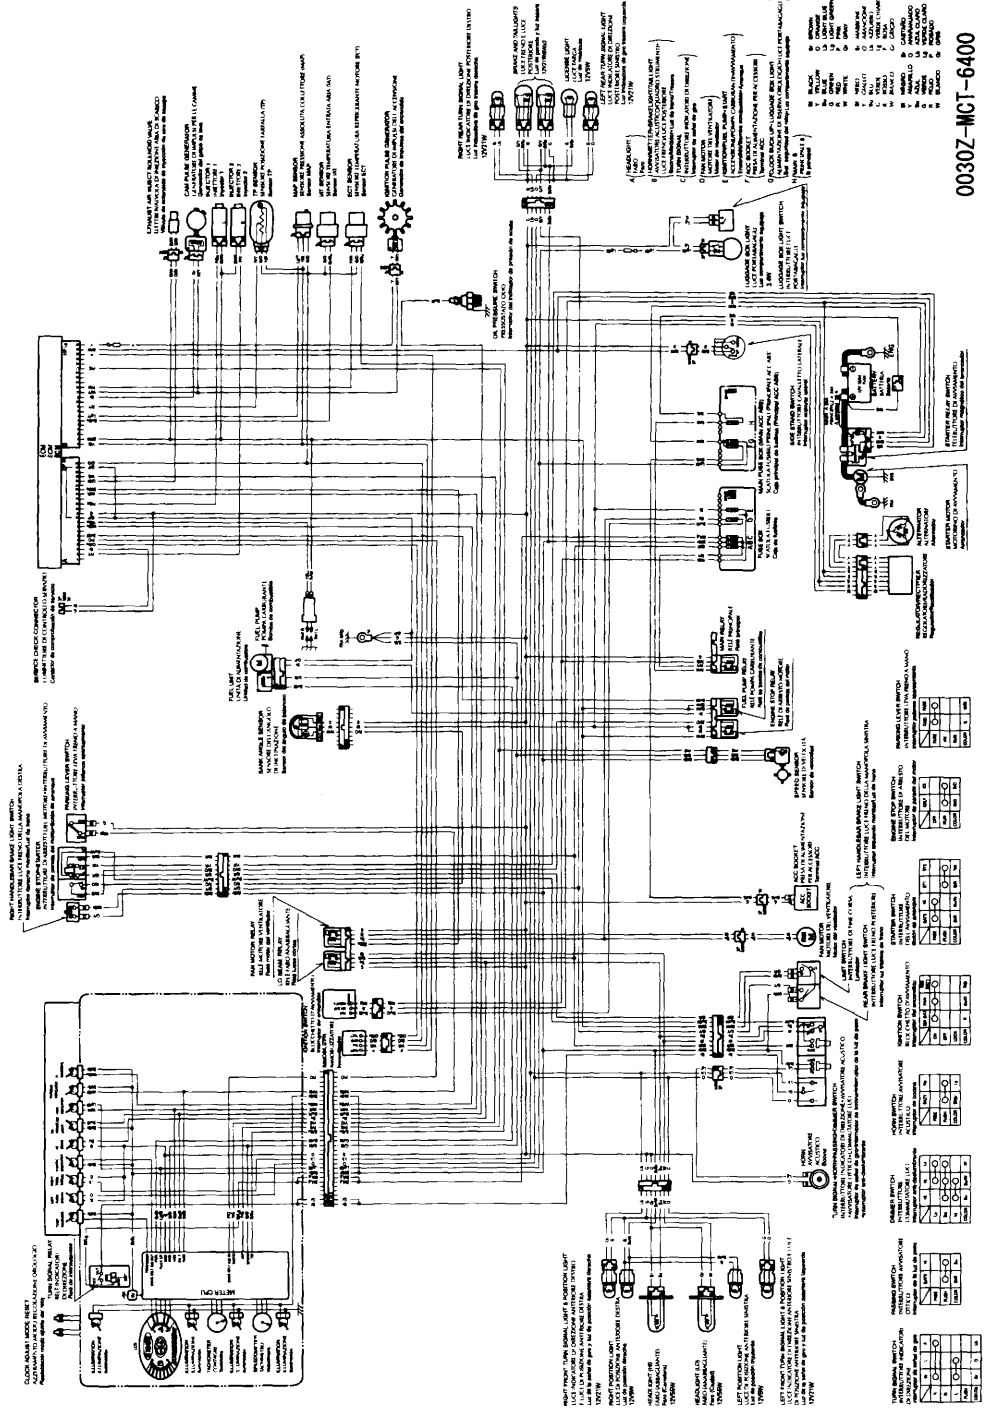

FJS600 SILVER WING (E, F, ED, EK)

0030Z-MCT-6400