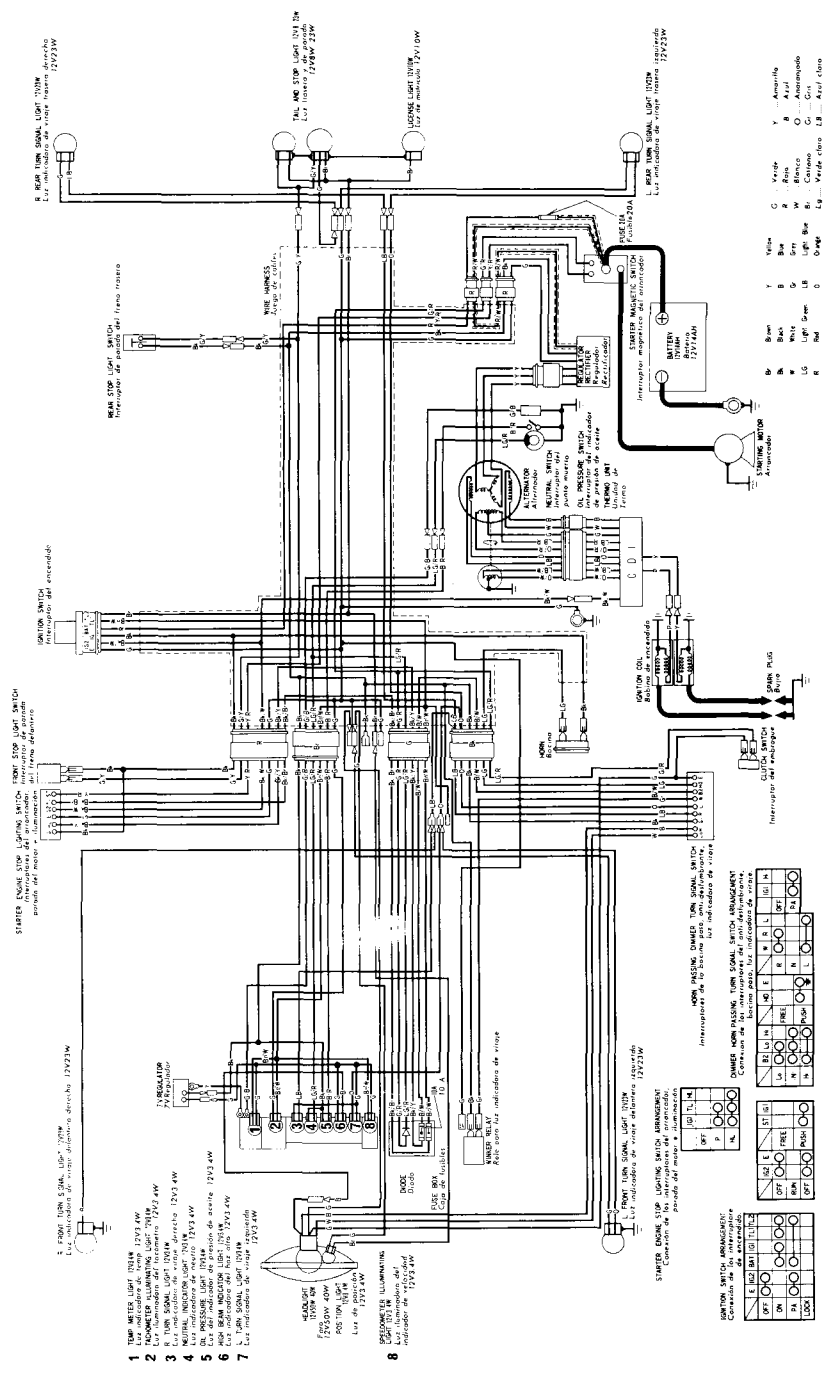

# CX500 (U.S.A.D)

WIRE COLORS

|    |             |   |         |
|----|-------------|---|---------|
| Y  | Yellow      | Y | Amber   |
| B  | Blue        | P | Purple  |
| W  | White       | O | Orange  |
| Gr | Green       | B | Black   |
| LG | Light Green | C | Cyan    |
| P  | Pink        | M | Magenta |
| Br | Brown       | P | Purple  |