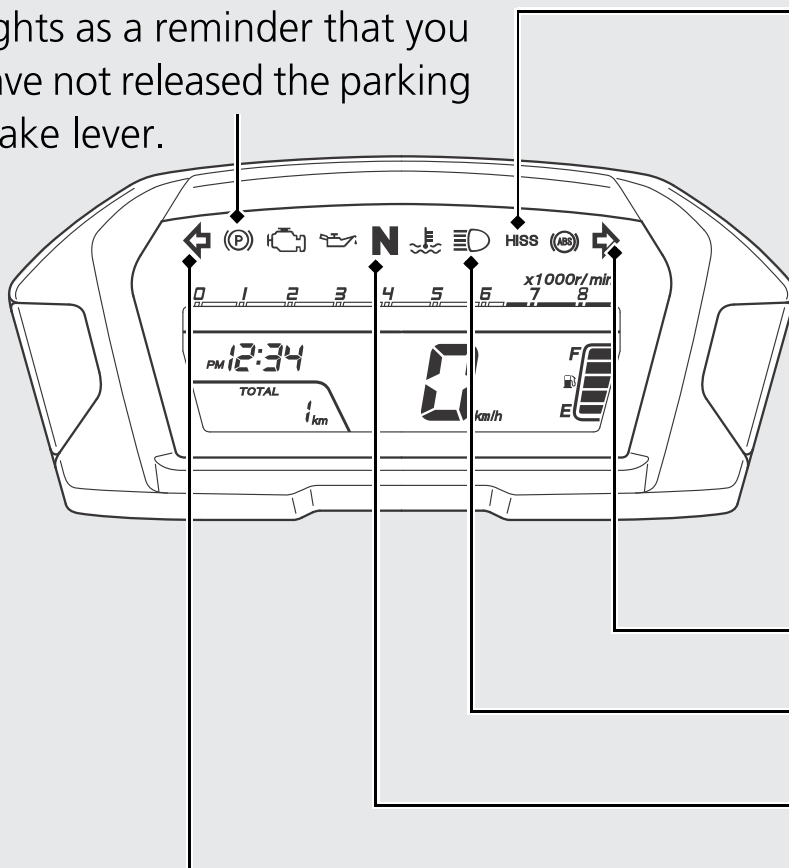

(P) Parking brake indicator

CTX700D only

Lights as a reminder that you have not released the parking brake lever.

← Left turn signal indicator

HISS indicator → P.117

- Comes on briefly when the ignition switch is turned on with the engine stop switch in the (Run) position. Goes off if the ignition key has the correct coding.
- Flashes every 2 seconds for 24 hours when the ignition switch is turned off.

→ Right turn signal indicator

High beam indicator

N Neutral indicator

Comes on when the transmission is in Neutral.