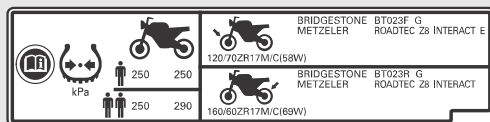

**REAR CUSHION LABEL**

GAS FILLED

Do not open. Do not heat.

**TYRE INFORMATION LABEL**

Cold tyre pressure:

[Driver only]

Front **250 kPa (2.50 kgf/cm², 36 psi)**Rear **250 kPa (2.50 kgf/cm², 36 psi)**

[Driver and passenger]

Front **250 kPa (2.50 kgf/cm², 36 psi)**Rear **290 kPa (2.90 kgf/cm², 42 psi)**

Tyre size:

Front **120/70ZR17M/C (58W)**Rear **160/60ZR17M/C (69W)**

Tyre brand: BRIDGESTONE METZELER

Front **BT023F G ROADTEC Z8 INTERACT E**Rear **BT023R G ROADTEC Z8 INTERACT**