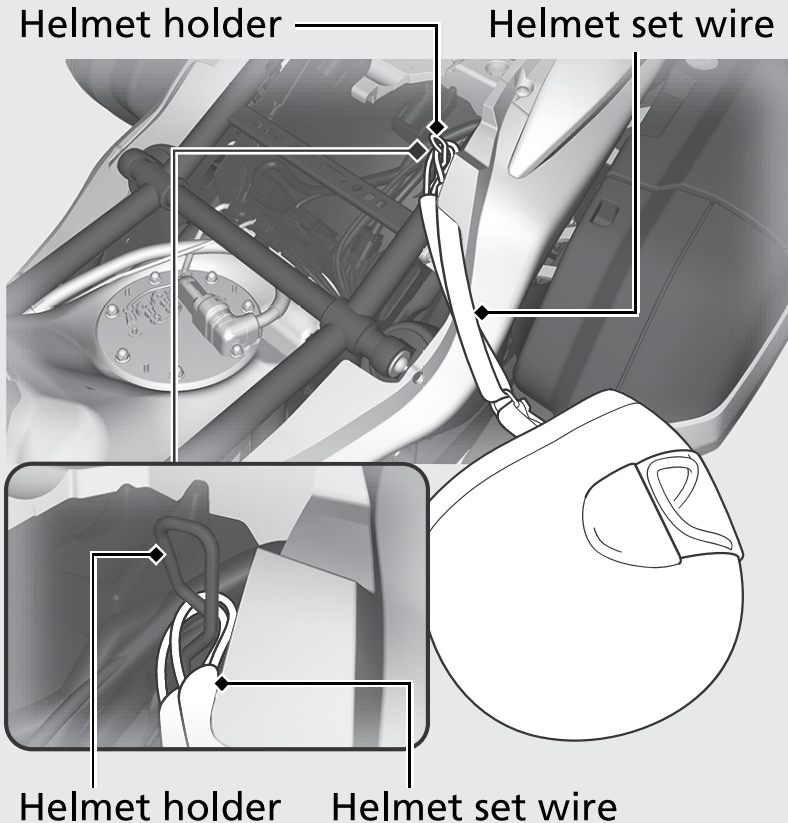

Storage Equipment

Helmet holder

The helmet holder is located under the seat. A helmet set wire is in the tool kit. ➡ P. 67

▶ Use the helmet holder only when parked.

Removing the Seat ➡ P. 86

⚠ WARNING

Riding with a helmet attached to the holder can interfere with the rear wheel or suspension and could cause a crash in which you can be seriously hurt or killed.

Use the helmet holder only while parked. Do not ride with a helmet secured by the holder.