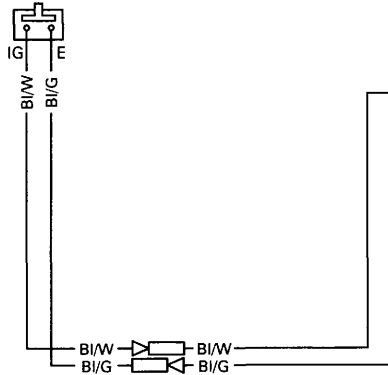

Wiring Diagram

ENGINE STOP BUTTON

BI	Black	R	Red
Y	Yellow	W	White
Bu	Blue	Lg	Light green
G	Green	Gr	Gray

COLOR COMB : GROUND/MARKING

ENGINE STOP BUTTON CONTINUITY		
	E	IG
FREE		
PUSH	○	○
COLOR	BI/G	BI/W