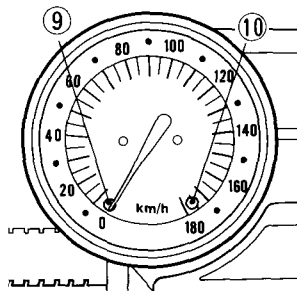

Meter stop pilot lamp

The METER STOP pilot lamp (9) is inside the police meter and is lighted when the pointer of the police meter is stopped.

Patrol light pilot lamp

The PATROL LIGHT pilot lamp (10) is inside the police meter and is put on or flashes when the patrol light is "ON" or flashing.