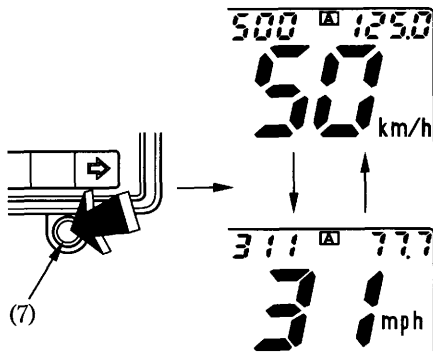

### (E type only)

The speedometer displays both “km/h” and “mph”.

The odometer/tripmeter displays both “km” and “mile”.

Push the right control button (7) to select “km/h”/“km” and “mph”/“mile”.

(7) Right control button