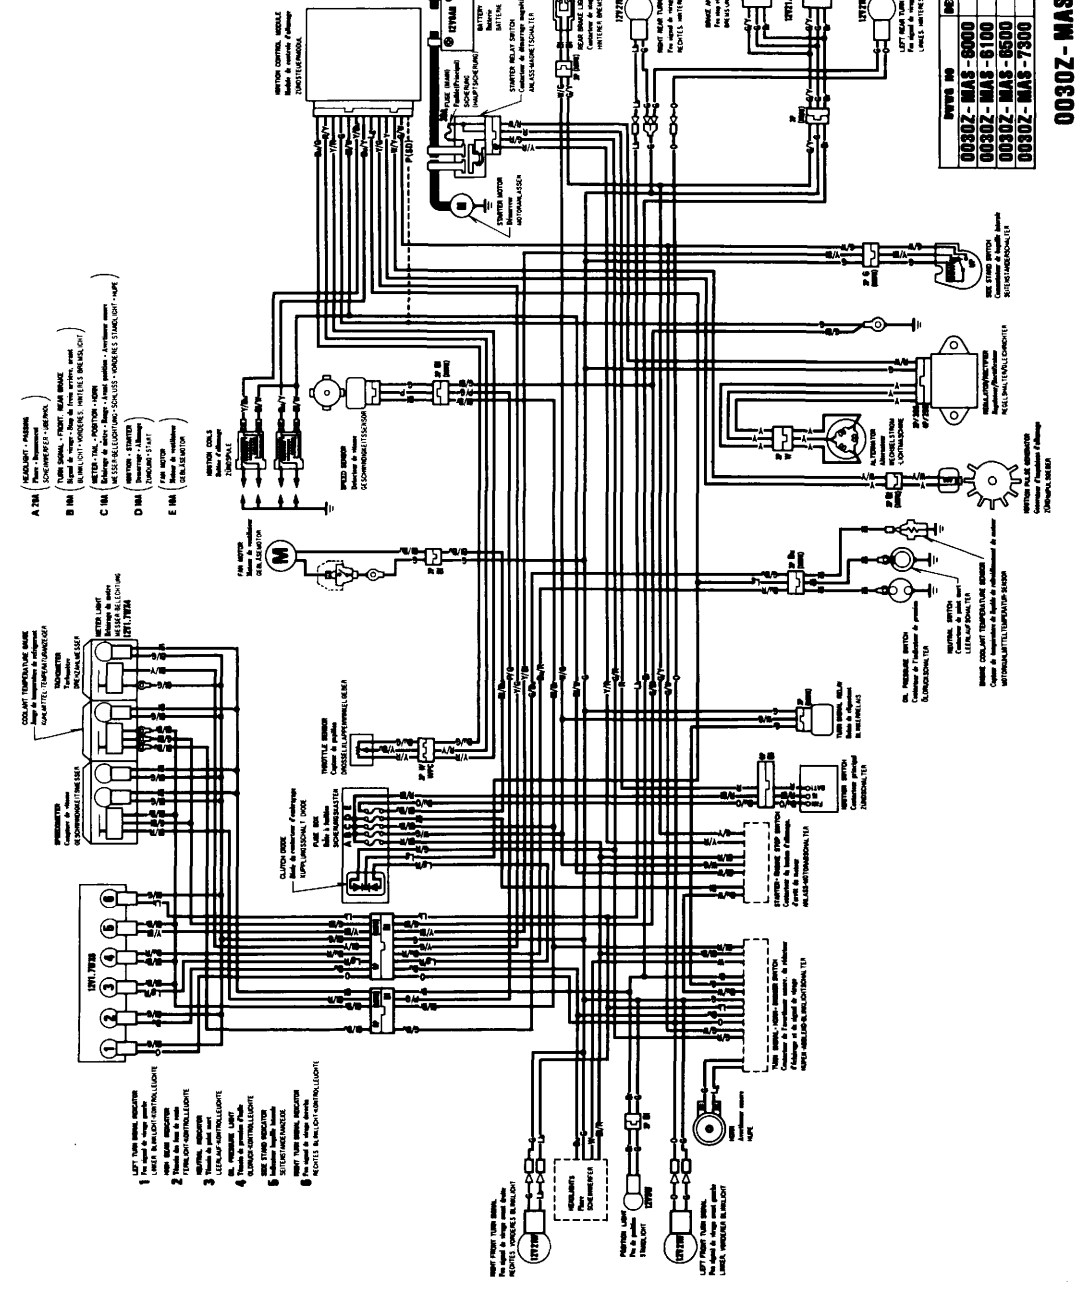

# CBR900RR

1	BLACK	16	GREEN
2	BLACK	17	GREEN
3	RED	18	GREEN
4	RED	19	GREEN
5	RED	20	GREEN
6	RED	21	GREEN
7	RED	22	GREEN
8	RED	23	GREEN
9	RED	24	GREEN
10	RED	25	GREEN
11	RED	26	GREEN
12	RED	27	GREEN
13	RED	28	GREEN
14	RED	29	GREEN
15	RED	30	GREEN

- A. T.M. HEADLIGHT - FRONT
- B. T.M. HEADLIGHT - REAR
- C. T.M. HEADLIGHT - SIDE
- D. T.M. HEADLIGHT - FRONT
- E. T.M. HEADLIGHT - REAR

- 1. LEFT TURN SIGNAL LIGHT
- 2. RIGHT TURN SIGNAL LIGHT
- 3. STOP LIGHT
- 4. BRAKE LIGHT
- 5. HORN
- 6. HORN
- 7. HORN
- 8. HORN
- 9. HORN
- 10. HORN

POWER SW	DESTINATION
0030Z - MAS - 6000	E
0030Z - MAS - 6100	EC
0030Z - MAS - 6500	SB
0030Z - MAS - 7300	U

0030Z - MAS